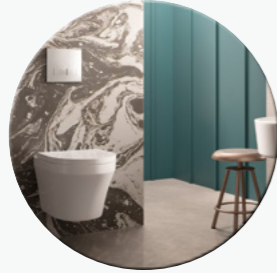

FGHB

FGHC

VANDAL RESISTANT

FGHA

SFHF

FGHD

◆ Add a touch of wow factor to your bathroom by installing Vandal Resistant Shower Head. This wall mounted bathroom adornment is produced from premier quality material and comes in glistening chrome finish which adds glitter and glitz to the bathroom. The elegantly shaped fixture, with curved design, is supplied with tamper-proof fixing and can be installed with Anti-rotation system. WRAS approved

TRADE **Wall Hung Cisterns**

Dual Flush Concealed WC Cistern with Wall Hung Frame
W395 x H1100mm

Round Button FRWCL
Square Button FRWCQ

Dual Flush Concealed WC Cistern with Mid-Height Wall Hung Frame
W515 max x D150 - 200 x H820 - 880 mm