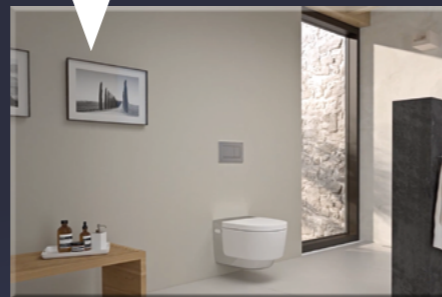

Close Coupled Toilet with Wrapover Seat
W360 x D655 x H840mm

WCCOMA

Flush to Wall Pan
Cistern & Soft Close Seat
W385 x D645 x H840mm

WCBTC

Corner close coupled WC pan, cistern and soft close seat
W410 x D790 x H770mm

Cistern	WCCORA
Pan	WCCORB
Seat	WCCORC

WALL HUNG Frames & Flush Activators ■ GEBERIT

Unpleasant odours in the toilet will be a thing of the past

The Geberit DuoFresh module removes the bad air directly from the WC ceramic appliance, purifies it using a ceramic honeycomb filter and then returns it to the room. Thanks to a proximity sensor, the odour extraction unit always switches on automatically as soon as someone sits down on the toilet.

- The ceramic comb filter and insert for in-cistern sticks are within easy reach located behind the flush plate. Purifying the air thoroughly.
- It also guides the in-cistern block down a chute to a fixed position below the surface of the water in the cistern. Once there, the block dissolves slowly and ensures hygiene and cleanliness in every flush.
- An additional benefit offers a built-in LED orientation light. Just below the flush plate.
- The optional insert is suitable for most Geberit flush plates in the Rectangular and Round ranges and can be installed by a plumber at a later date.

LED Orientation Light

Ceramic Comb Filter & Insert for Cistern Sticks

Wall-hung Frames

- A comprehensive range with universal and self-supporting installation elements.
- Available in drywall construction for all sanitary appliances including W/C, washbasins and urinals.
- The wall-hung frames are suitable for partition wall installations, in-wall installations in stud-walls.
- Lightweight construction and part-height / room-height prewall installations.
- Can be used in new buildings and renovations.